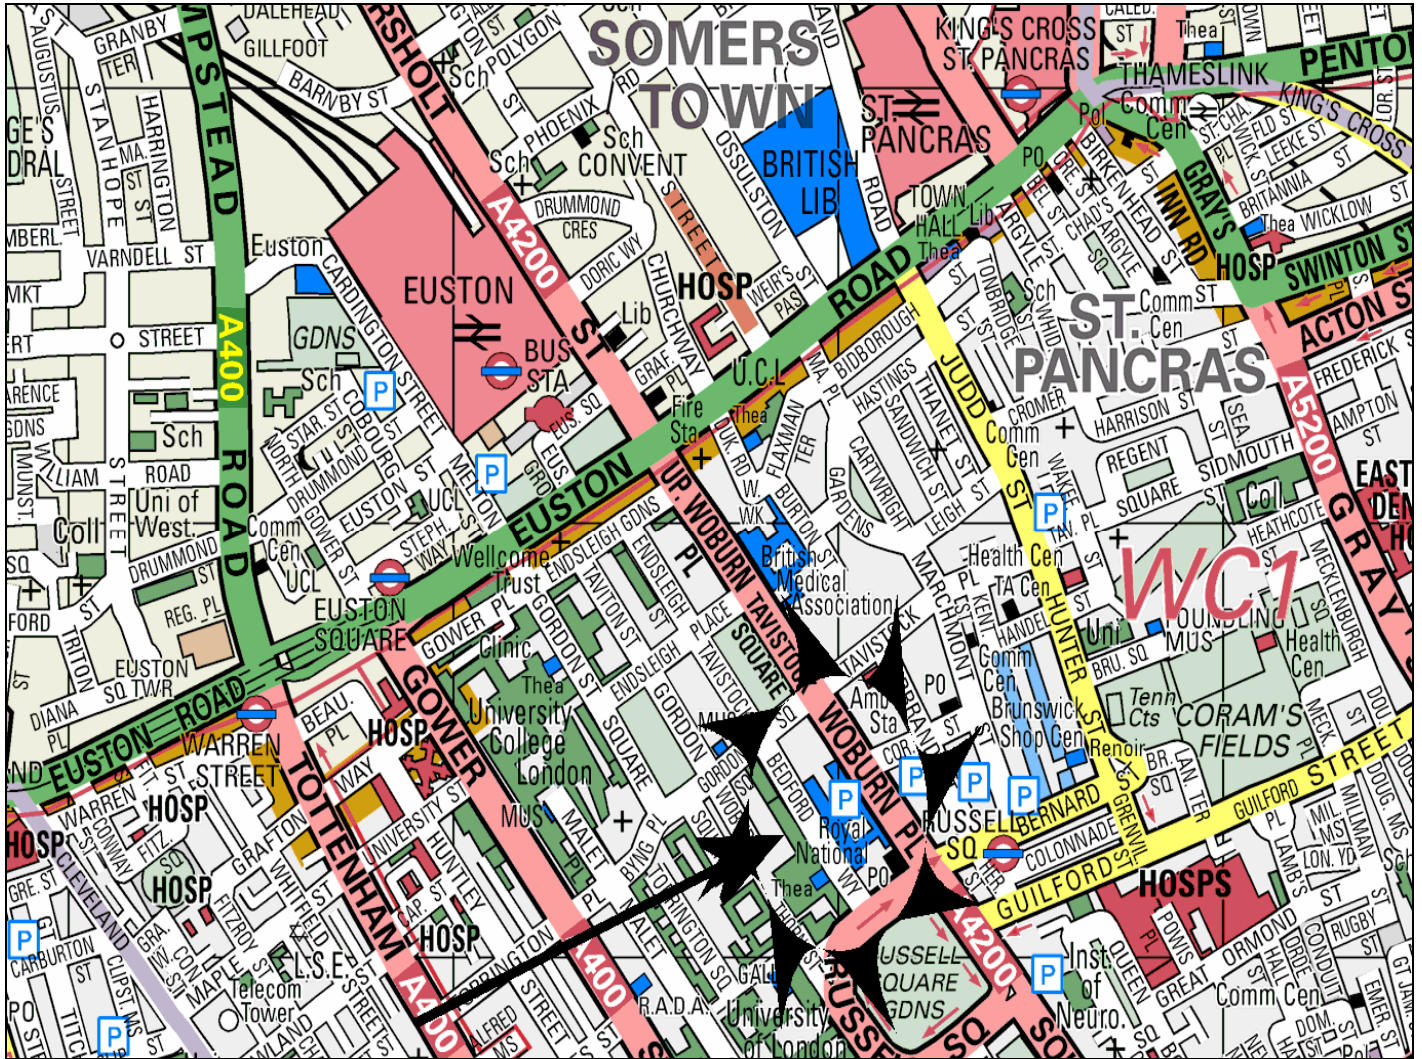

Royal College of Physicians of London

MRCP(UK) Part 1 & MRCP(UK) Part 2 Written Examinations

Royal National Hotel, Bedford Way, London, WC1H 0DG. Tel 020 7837 3655

Candidate Information

Nearest London Underground (Tube) Station: -

- Russell Square (3 minutes walk) Piccadilly Line
- King's Cross (10 minutes walk) Northern, Hammersmith & City, Piccadilly, Metropolitan, Circle and Victoria Lines
- Euston (7 minutes walk) Victoria and Northern Lines
- Euston Square (10 minutes walk) Hammersmith & City, Circle and Metropolitan Lines

Nearest British Rail Station: -

- King's Cross (10 minutes walk)
- Euston (5 minutes walk)

Lunch / Food outlets: -

- Numerous outlets within walking distance of the venue.

Refreshments and food cannot be guaranteed at any of the venues and candidates are advised to bring drinking water and or food should they wish not to patronise local outlets.