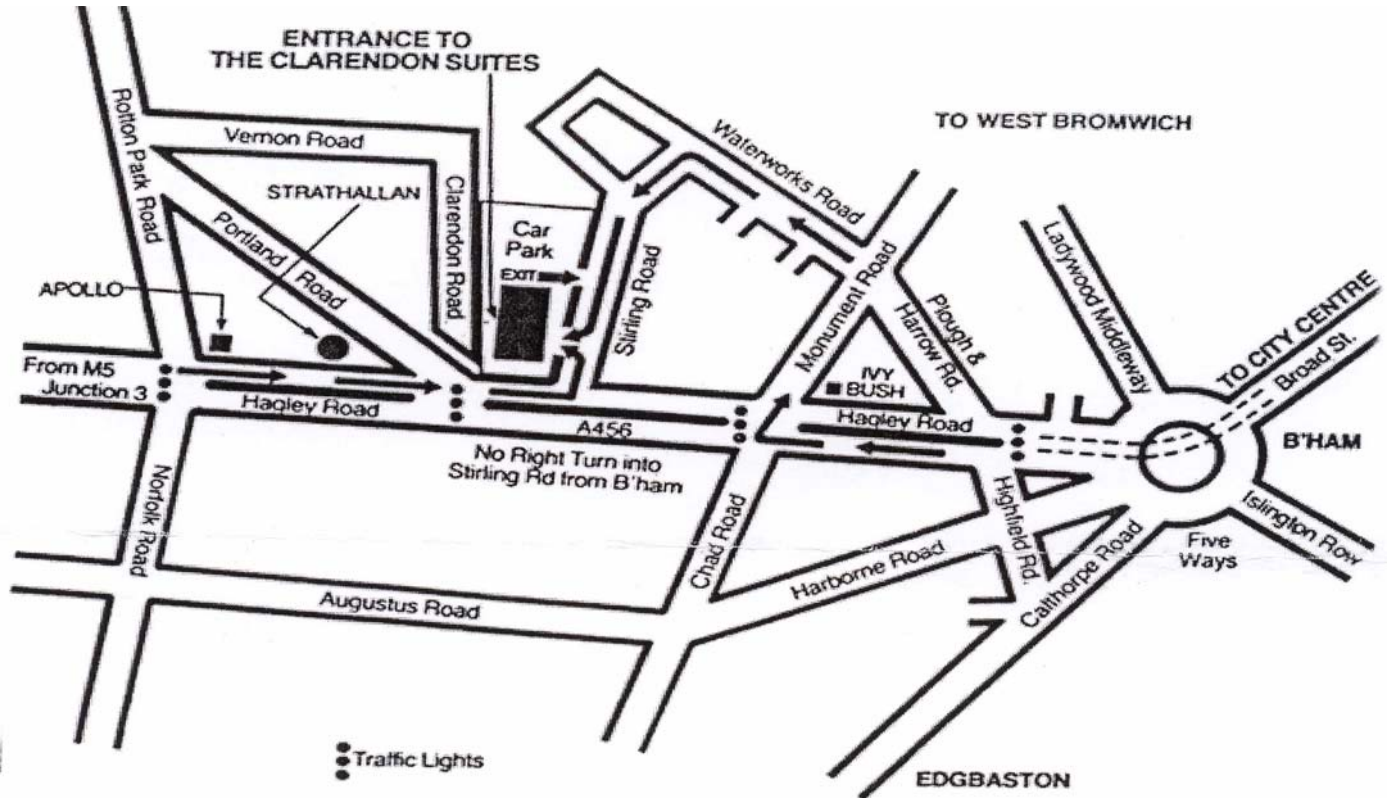

The Clarendon Suites, 2 Stirling Road, Edgbaston, Birmingham, B16 9SB
Tel: (0121) 454 2918

Candidate Information

Parking

The Clarendon Suites has controlled parking for over 300 vehicles. Entry to the parking is from Stirling Road and there is a one-way system operating on the site.

Refreshments

Refreshments and food cannot be guaranteed at any of the venues and candidates are advised to bring drinking water and/or food should they not wish to patronise local outlets.

Disclaimer

The map above is from an alternative source to those which appear on the MRCP website due to licensing reasons. Maps of the UK examination centres are obtained from a variety of sources including the examination centres themselves, whereas the online maps are sourced from www.maps.google.com. As a result of this there may be very minor differences between the two maps.